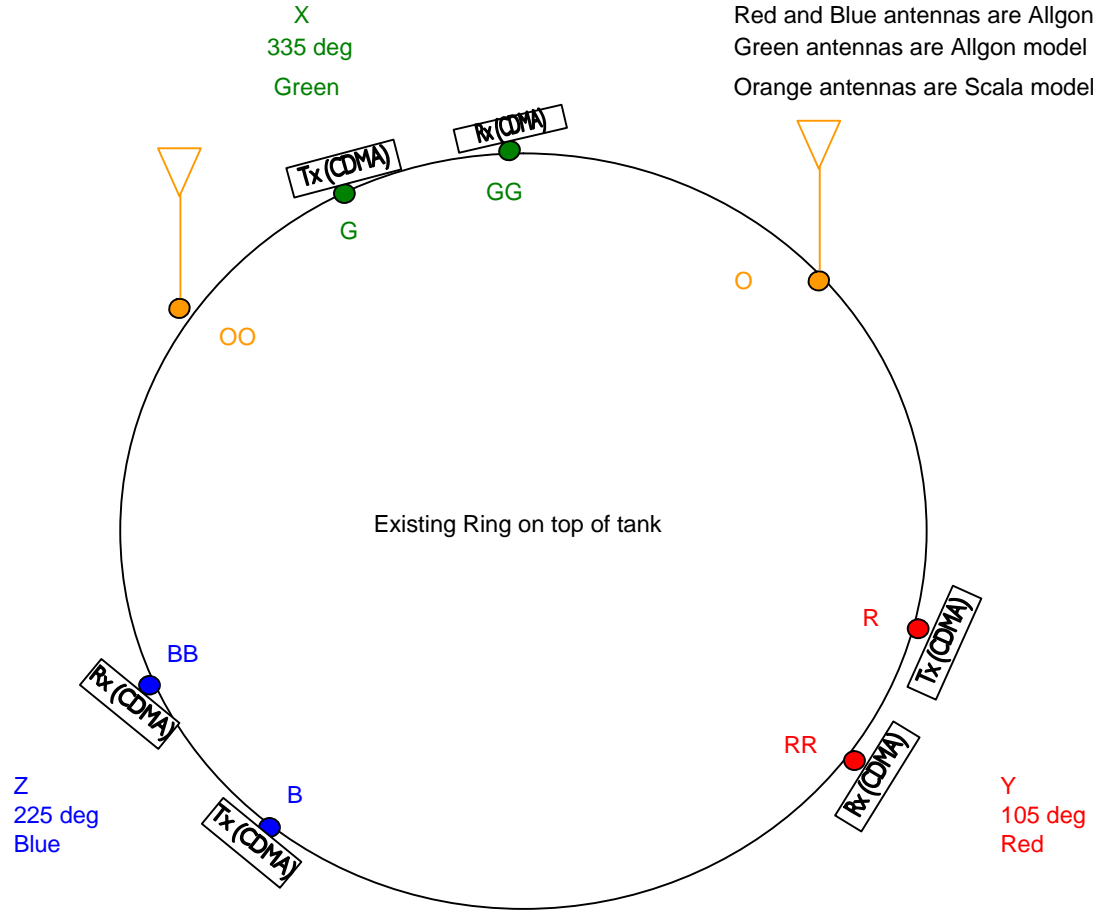

# Cannon Falls Antenna Layout

Top View

## Sector Downtilt

X (335°) 1 Degree

Y (105°) 0 Degrees

Z (225°) 0 Degrees

If there are questions regarding this plan  
Please call Ryan Fausch at 507-327-2514